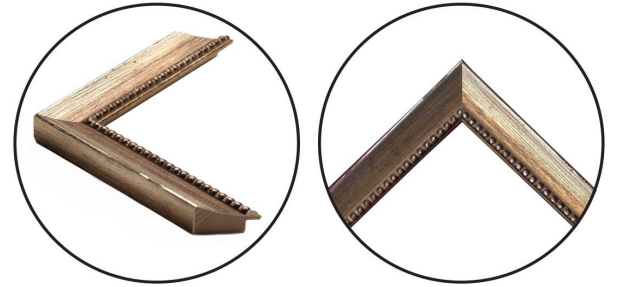

WENDOVER ART GROUP

ITEM NUMBER : **WFL2058**

TITLE : **Petite Floral 9**

OUTWARD DIMENSION (W X H) : **16" x 20"**

FRAME (WIDTH X DEPTH) : **M0569**
1.25" x 0.88"

FRAME FINISH : **Standard Frame**
Distressed Antique Silver with

DESCRIPTION :

Giclee on Raw Canvas, Frayed Edges, Mounted on Mat