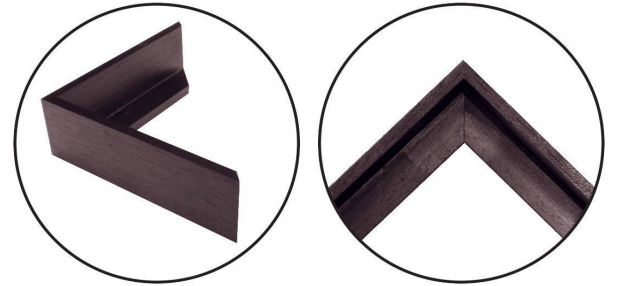

WENDOVER ART GROUP

ITEM NUMBER : **CK0741**

TITLE : **Sunny Disposition 1**

OUTWARD DIMENSION (W X H) : **41" x 61"**

FRAME (WIDTH X DEPTH) : M1114 | 0.38" x 2.25"

FRAME FINISH : **Floater Frame**

Espresso

DESCRIPTION :

Giclee on Linen, Gallery Wrapped, Artist Enhanced