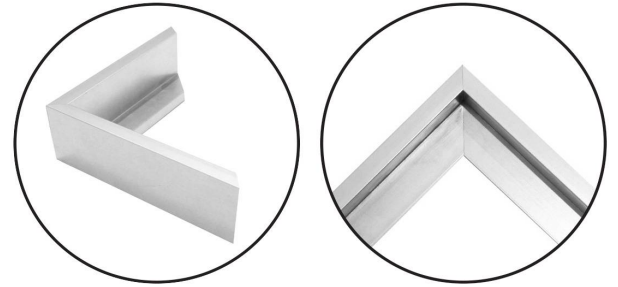

WENDOVER ART GROUP

ITEM NUMBER : **WAB5245**

TITLE : **Cloudy Horizon 1**

OUTWARD DIMENSION (W X H) : **41" x 81"**

FRAME (WIDTH X DEPTH) : **M1125
0.63" x 2.13"**

FRAME FINISH : **Floater Frame
Silver**

DESCRIPTION :

Giclee on Canvas, Gallery Wrapped, Artist Enhanced