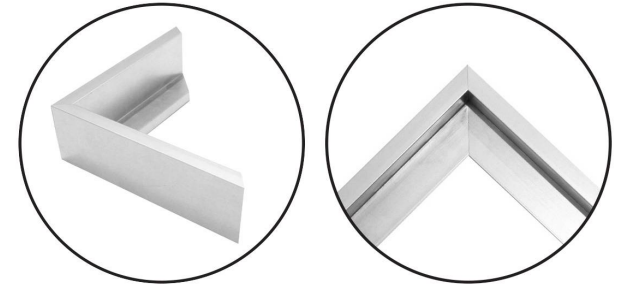

WENDOVER ART GROUP

ITEM NUMBER : **WAB5245**

TITLE : **Cloudy Horizon 1**

OUTWARD DIMENSION (W X H) : **41" x 81"**

FRAME (WIDTH X DEPTH) : M1125 | 0.63" x 2.13"

FRAME FINISH : **Floater Frame**

Silver

DESCRIPTION :

Giclee on Canvas, Gallery Wrapped, Artist Enhanced