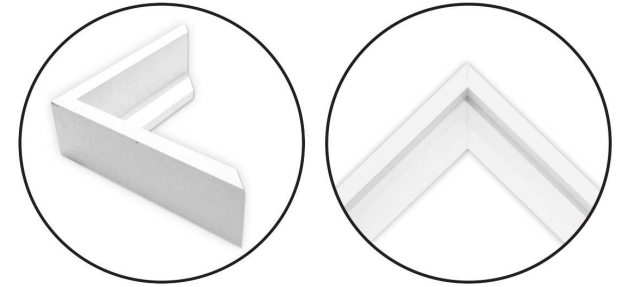

# WENDOVER ART GROUP

---

ITEM NUMBER : **WAB5316**

TITLE : **Chance of Rain**

OUTWARD DIMENSION (W X H) : **57" x 57"**

FRAME (WIDTH X DEPTH) : **M1127  
0.63" x 2.13"**

FRAME FINISH : **Floater Frame  
Matte White**

DESCRIPTION :

**Giclee on Canvas, Gallery Wrapped, Artist Enhanced**