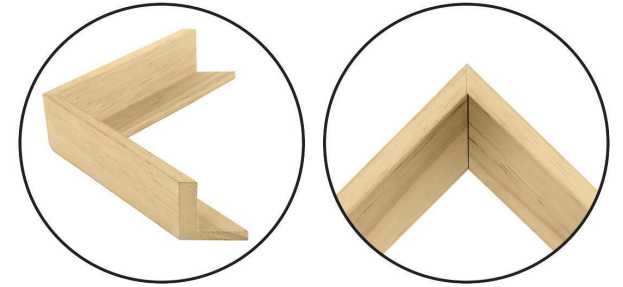

WENDOVER ART GROUP

ITEM NUMBER : **WCL3236**

TITLE : **Hilton Head Beach**

OUTWARD DIMENSION (W X H) : **36" x 36"**

FRAME (WIDTH X DEPTH) : MC0618SUB1 | 0.38" x 2.25"

FRAME FINISH : **Floater Frame**

Natural

DESCRIPTION :

Giclee on Canvas, Gallery Wrapped, Artist Enhanced