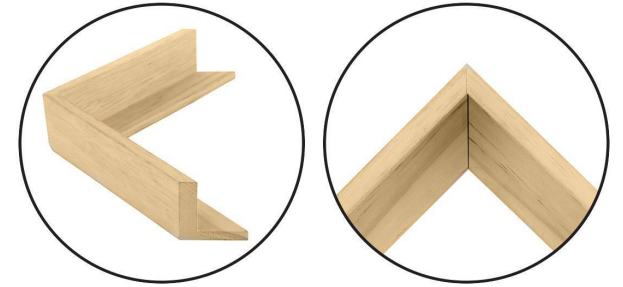

# WENDOVER ART GROUP

---

ITEM NUMBER : **WCL3236**

TITLE : **Hilton Head Beach**

OUTWARD DIMENSION (W X H) : **36" x 36"**

FRAME (WIDTH X DEPTH) : **MC0618SUB1**  
**0.38" x 2.25"**

FRAME FINISH : **Floater Frame**  
**Natural**

DESCRIPTION :

**Giclee on Canvas, Gallery Wrapped, Artist Enhanced**