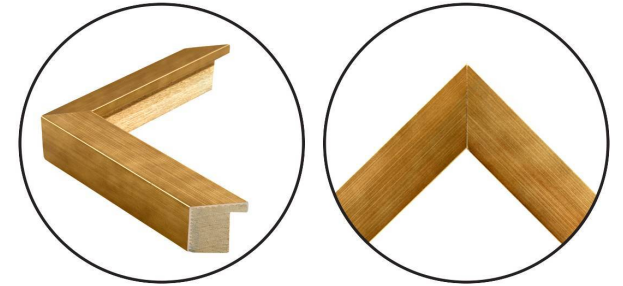

WENDOVER ART GROUP

ITEM NUMBER : **WAB5285**

TITLE : **Sapphire Rings**

OUTWARD DIMENSION (W X H) : **31.75" x 41.75"**

FRAME (WIDTH X DEPTH) : **M1087
1.13" x 1.75"**

FRAME FINISH : **Standard Frame
Satin Gold**

DESCRIPTION :

**Giclee on Watercolor Paper, Deckled and Floated on
Hand Applied Gold Leaf Mat**