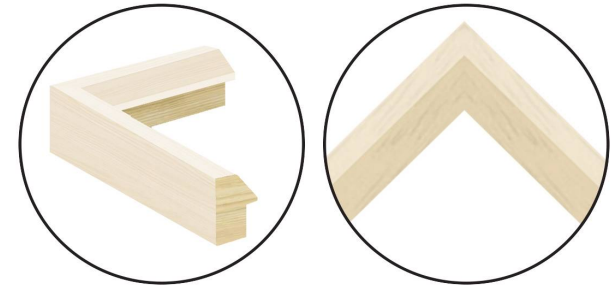

WENDOVER ART GROUP

ITEM NUMBER : **CK0731**

TITLE : **Copper Arrow 2**

OUTWARD DIMENSION (W X H) : **19.25" x 25.25"**

FRAME (WIDTH X DEPTH) : **MC2418
0.88" x 1.63"**

FRAME FINISH : **Standard Frame
Pickled White**

DESCRIPTION :

**Giclee on Copper Leafed Paper, Straight Fit (No Mats),
Hand Applied Leafing**