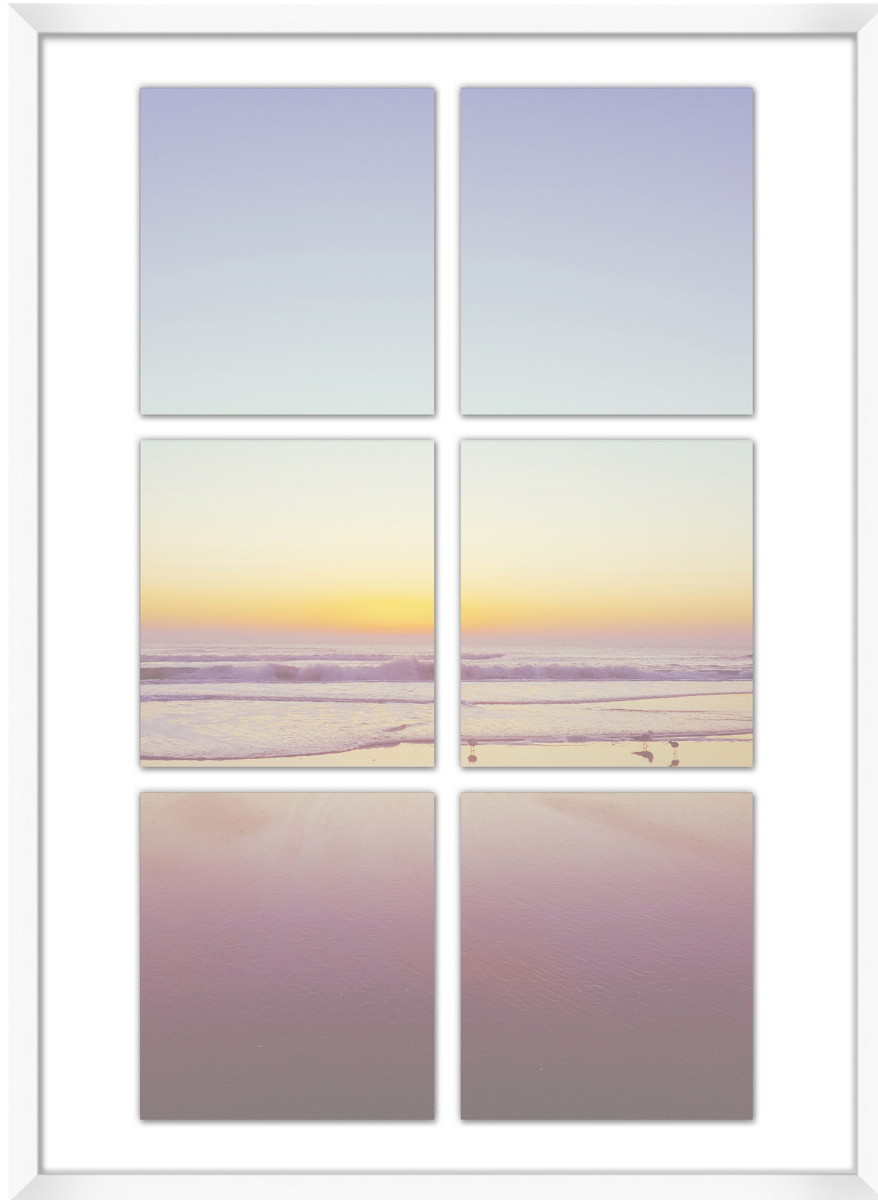

WENDOVER ART GROUP

ITEM NUMBER : **WPH2153**

TITLE : **Sunset Window**

OUTWARD DIMENSION (W X H) : **29.5" x 41.5"**

FRAME (WIDTH X DEPTH) : **MC2329 | 1" x 2.13"**

FRAME FINISH : **Standard Frame**

Matte White

DESCRIPTION :

Giclee on Paper, Six Individually Cut Images, Straight

Cut and Floated on Mat, Framed in Shadowbox