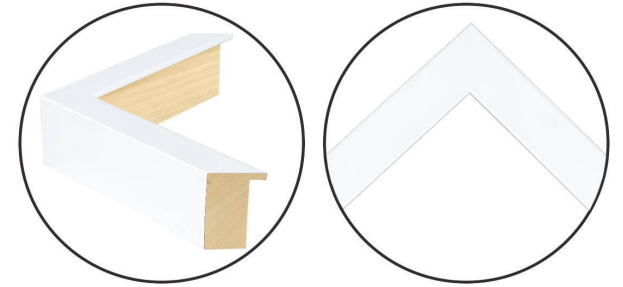

WENDOVER ART GROUP

ITEM NUMBER : **WPH2153**

TITLE : **Sunset Window**

OUTWARD DIMENSION (W X H) : **29.5" x 41.5"**

FRAME (WIDTH X DEPTH) : **MC2329
1" x 2.13"**

FRAME FINISH : **Standard Frame
Matte White**

DESCRIPTION :

**Giclee on Paper, Six Individually Cut Images, Straight
Cut and Floated on Mat, Framed in Shadowbox**