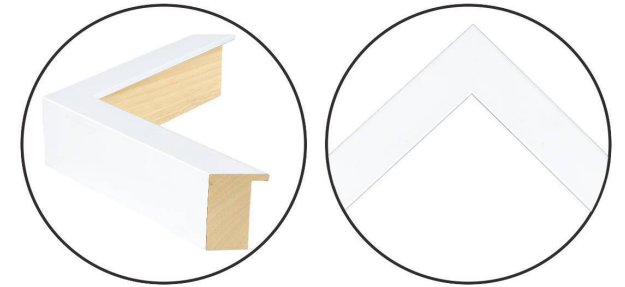

WENDOVER ART GROUP

ITEM NUMBER : **WPH2153**

TITLE : **Sunset Window**

OUTWARD DIMENSION (W X H) : **29.5" x 41.5"**

FRAME (WIDTH X DEPTH) : **MC2329 | 1" x 2.13"**

FRAME FINISH : **Standard Frame**

Matte White

DESCRIPTION :

Giclee on Paper, Six Individually Cut Images, Straight

Cut and Floated on Mat, Framed in Shadowbox