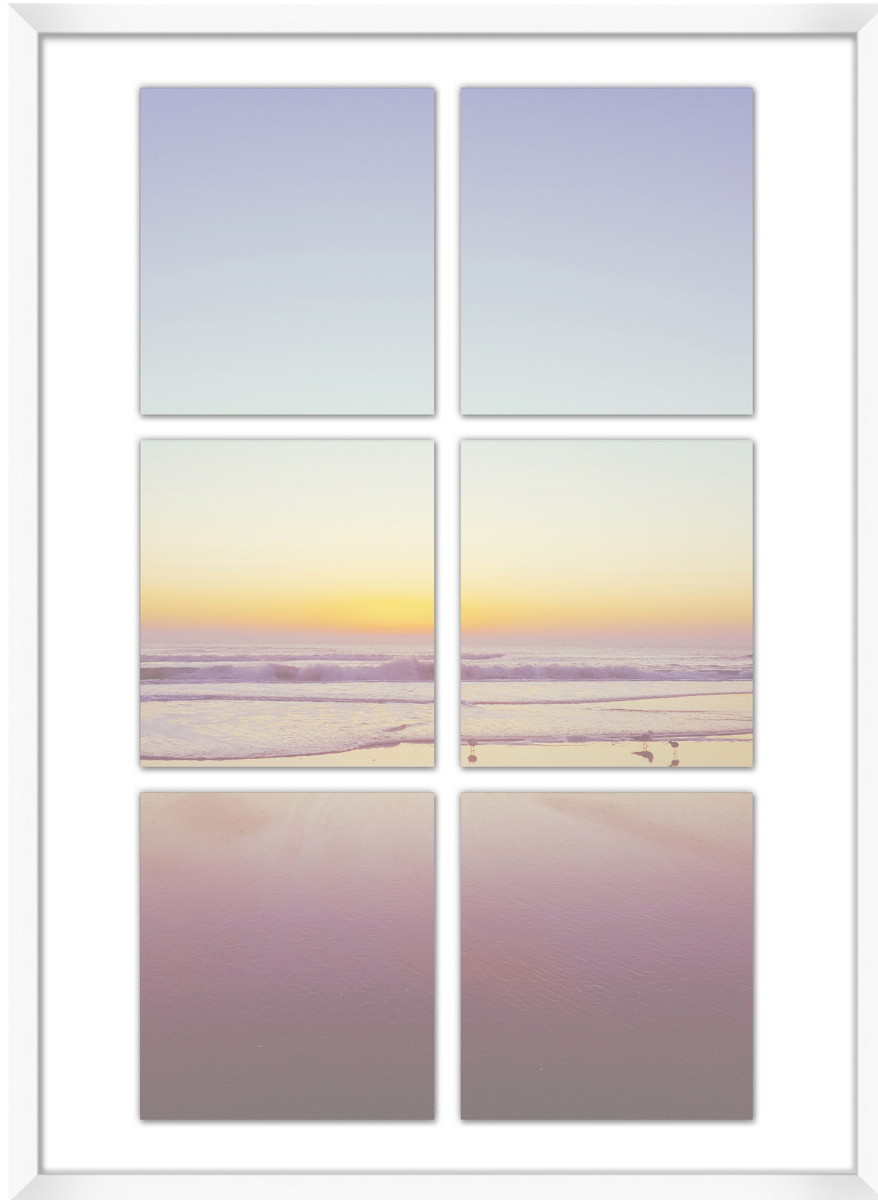

WENDOVER ART GROUP

ITEM NUMBER : **WPH2153**

TITLE : **Sunset Window**

OUTWARD DIMENSION (W X H) : **29.5" x 41.5"**

FRAME (WIDTH X DEPTH) : **MC2329
1" x 2.13"**

FRAME FINISH : **Standard Frame
Matte White**

DESCRIPTION :

**Giclee on Paper, Six Individually Cut Images, Straight
Cut and Floated on Mat, Framed in Shadowbox**