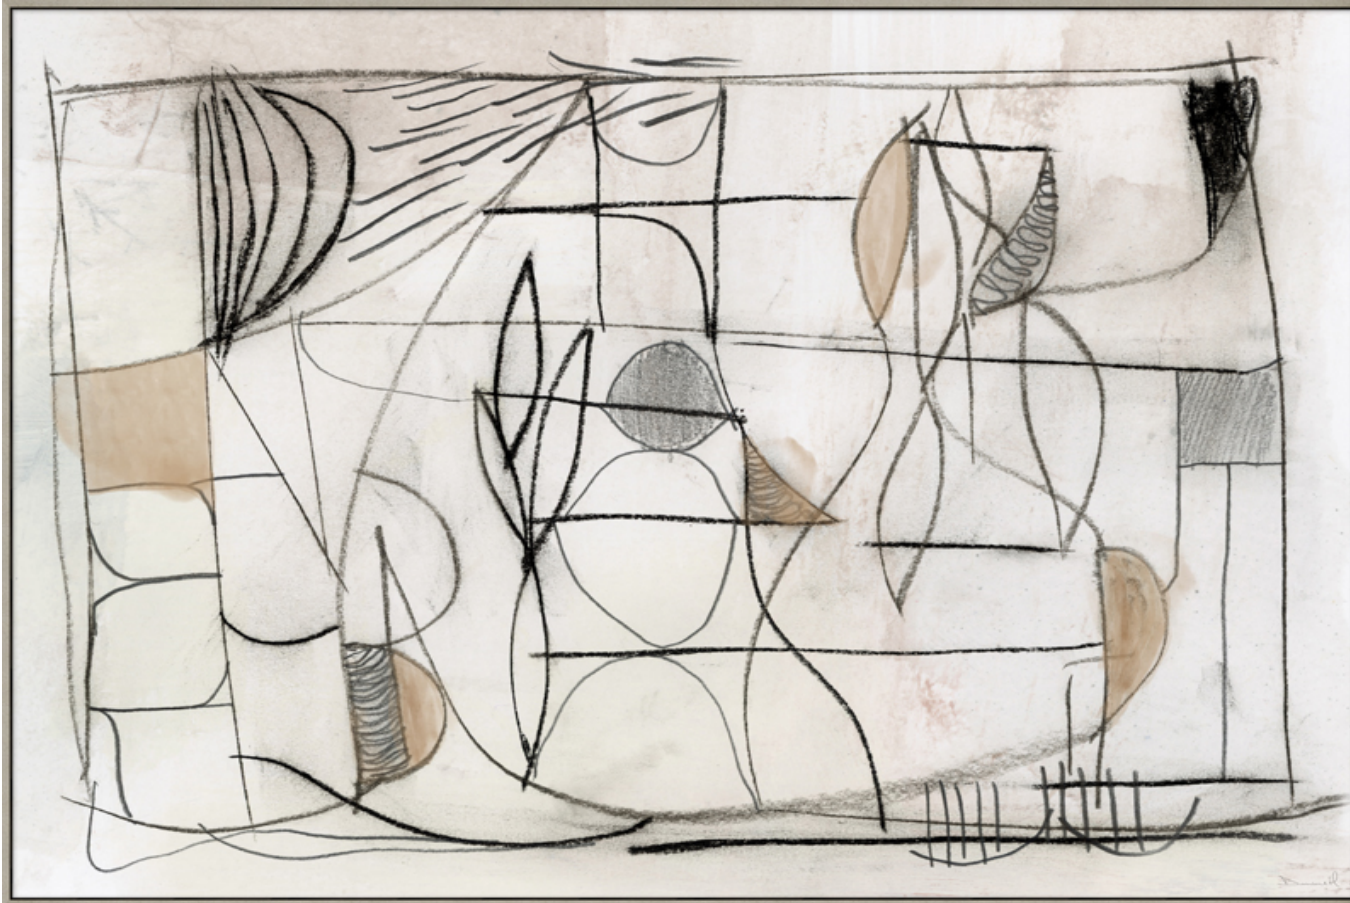

WENDOVER ART GROUP

ITEM NUMBER : **WAB5375**

TITLE : **Scribbled Code**

OUTWARD DIMENSION (W X H) : **65" x 47"**

FRAME (WIDTH X DEPTH) : **M1111 | 0.38" x 2.25"**

FRAME FINISH : **Floater Frame**

Gray

DESCRIPTION :

Giclee on Canvas, Gallery Wrapped, Artist Enhanced