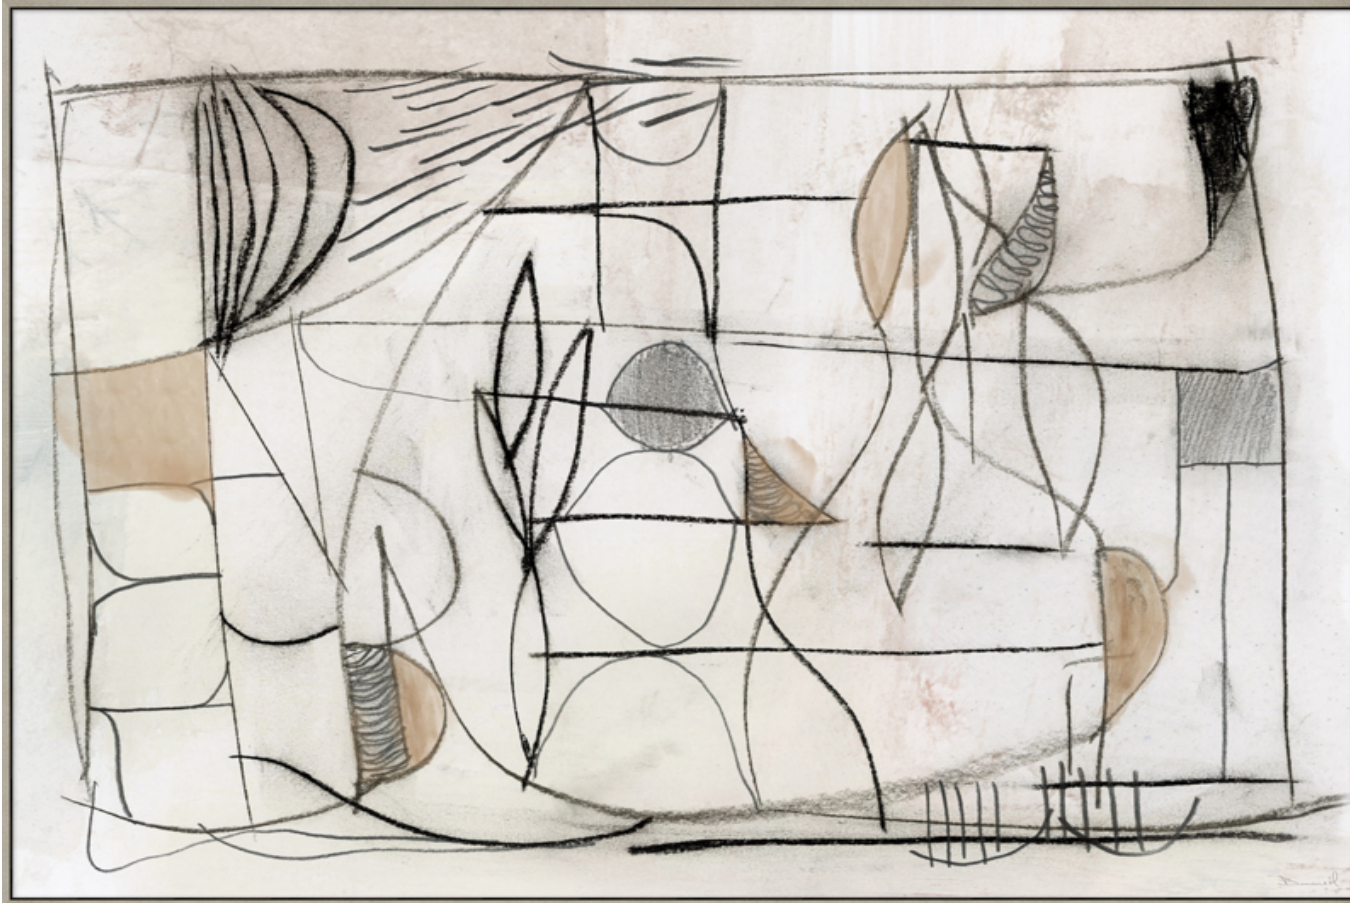

WENDOVER ART GROUP

ITEM NUMBER : **WAB5375**

TITLE : **Scribbled Code**

OUTWARD DIMENSION (W X H) : **65" x 47"**

FRAME (WIDTH X DEPTH) : **M1111
0.38" x 2.25"**

FRAME FINISH : **Floater Frame
Gray**

DESCRIPTION :

Giclee on Canvas, Gallery Wrapped, Artist Enhanced