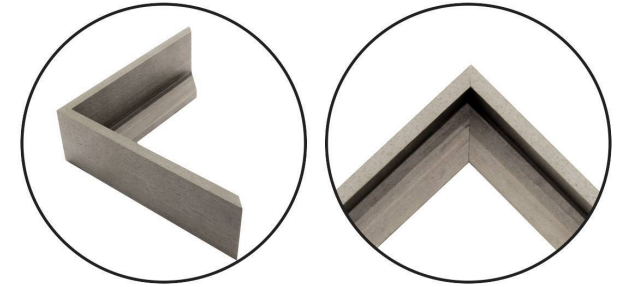

WENDOVER ART GROUP

ITEM NUMBER : **WAB5375**

TITLE : **Scribbled Code**

OUTWARD DIMENSION (W X H) : **65" x 47"**

FRAME (WIDTH X DEPTH) : **M1111
0.38" x 2.25"**

FRAME FINISH : **Floater Frame
Gray**

DESCRIPTION :

Giclee on Canvas, Gallery Wrapped, Artist Enhanced