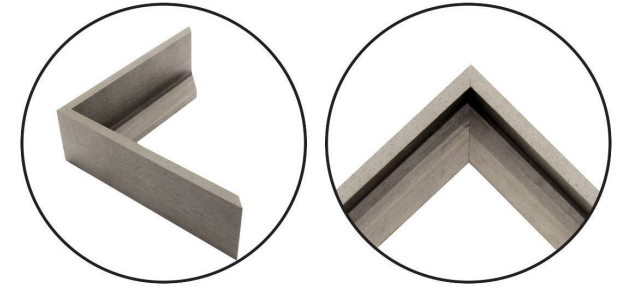

WENDOVER ART GROUP

ITEM NUMBER : **WAB5375**

TITLE : **Scribbled Code**

OUTWARD DIMENSION (W X H) : **65" x 47"**

FRAME (WIDTH X DEPTH) : **M1111 | 0.38" x 2.25"**

FRAME FINISH : **Floater Frame**

Gray

DESCRIPTION :

Giclee on Canvas, Gallery Wrapped, Artist Enhanced