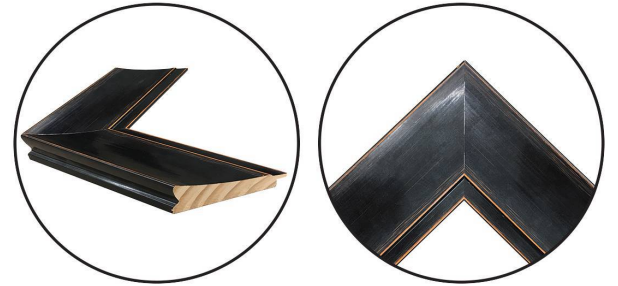

# WENDOVER ART GROUP

---

ITEM NUMBER : **WLD3098**

TITLE : **Tribal Traditions 1**

OUTWARD DIMENSION (W X H) : **28" x 35"**

FRAME (WIDTH X DEPTH) : **MC2208**  
**2.75" x 1.38"**

FRAME FINISH : **Standard Frame**  
**Distressed Black**

DESCRIPTION :

**Laser Engraving on Wood with White Maple Finish**