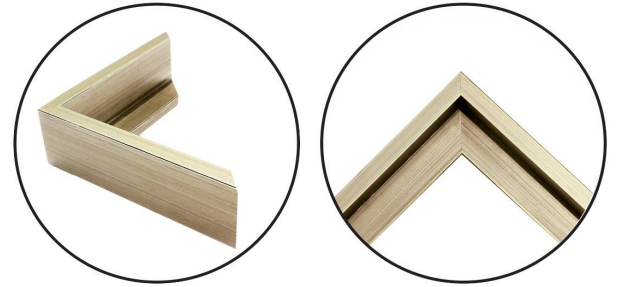

WENDOVER ART GROUP

ITEM NUMBER : **WLD3121**

TITLE : **Across the Hills Triptych
3**

OUTWARD DIMENSION (W X H) : **25" x 38"**

FRAME (WIDTH X DEPTH) : **M1123
0.38" x 2.13"**

FRAME FINISH : **Floater Frame
Antique Silver**

DESCRIPTION :

Giclee on Canvas, Gallery Wrapped, Artist Enhanced