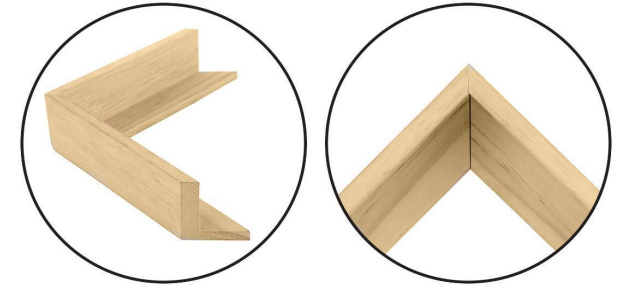

WENDOVER ART GROUP

ITEM NUMBER : **WLA2344**

TITLE : **Green Riverbed**

OUTWARD DIMENSION (W X H) : **51" x 41"**

FRAME (WIDTH X DEPTH) : **MC0618SUB1**
0.38" x 2.25"

FRAME FINISH : **Floater Frame**
Natural

DESCRIPTION :

Giclee on Canvas, Gallery Wrapped, Artist Enhanced