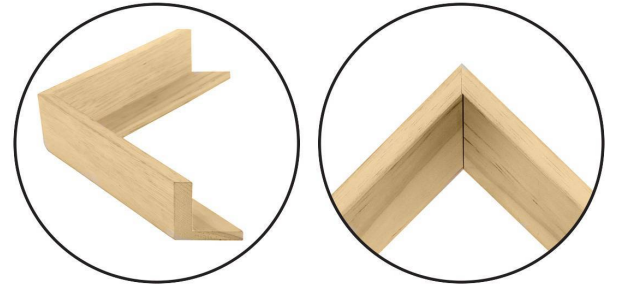

WENDOVER ART GROUP

ITEM NUMBER : **WAB5380**

TITLE : **Dancing with Colors**

OUTWARD DIMENSION (W X H) : **41" x 51"**

FRAME (WIDTH X DEPTH) : **MC0618SUB1**
0.38" x 2.25"

FRAME FINISH : **Floater Frame**
Natural

DESCRIPTION :

Giclee on Raw Canvas, Gallery Wrapped, Artist Enhanced