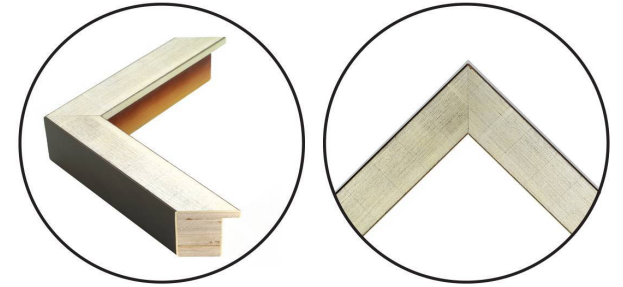

WENDOVER ART GROUP

ITEM NUMBER : **WSL1376**

TITLE : **Rare Roses 1**

OUTWARD DIMENSION (W X H) : **28.88" x 37.88"**

FRAME (WIDTH X DEPTH) : **M0801SUB1
1.25" x 1.88"**

FRAME FINISH : **Standard Frame
Antique Silver Etched**

DESCRIPTION :

**Giclee on Matte Paper, Straight Fit (No Mats), with
Liner**