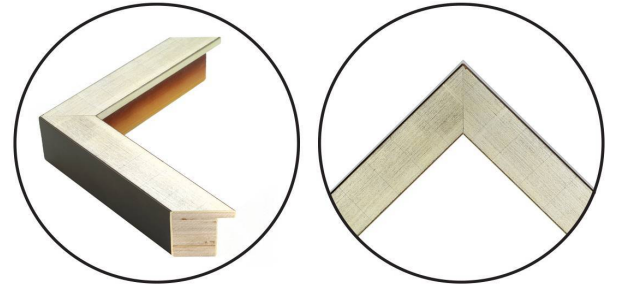

WENDOVER ART GROUP

ITEM NUMBER : **WSL1377**

TITLE : **Rare Roses 2**

OUTWARD DIMENSION (W X H) : **28.88" x 37.88"**

FRAME (WIDTH X DEPTH) : **M0801SUB1**
1.25" x 1.88"

FRAME FINISH : **Standard Frame**
Antique Silver Etched

DESCRIPTION :

**Giclee on Matte Paper, Straight Fit (No Mats), with
Liner**