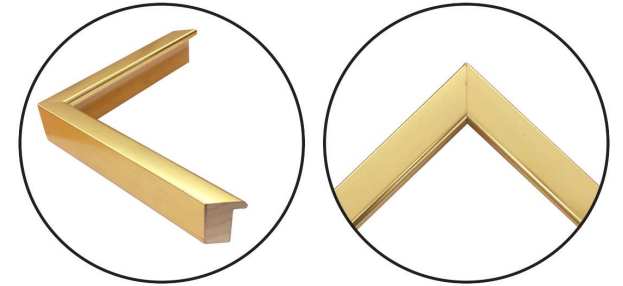

# WENDOVER ART GROUP

---

ITEM NUMBER : **WAB5396**

TITLE : **Parakeet Colors 1**

OUTWARD DIMENSION (W X H) : **16.88" x 18.88"**

FRAME (WIDTH X DEPTH) : MC1547 | 0.69" x 1.44"

FRAME FINISH : **Standard Frame**

**Bright Gold**

DESCRIPTION :

**Giclee on Matte Paper, Straight Cut and Floated on Mat,  
with Hand Applied Gold Leafing**