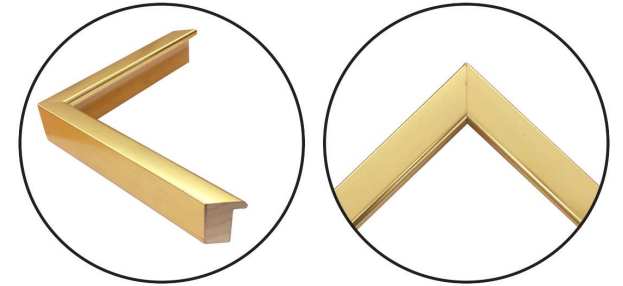

WENDOVER ART GROUP

ITEM NUMBER : **WAB5401**

TITLE : **Parakeet Colors 6**

OUTWARD DIMENSION (W X H) : **16.88" x 18.88"**

FRAME (WIDTH X DEPTH) : MC1547 | 0.69" x 1.44"

FRAME FINISH : **Standard Frame**

Bright Gold

DESCRIPTION :

**Giclee on Matte Paper, Straight Cut and Floated on Mat,
with Hand Applied Gold Leafing**