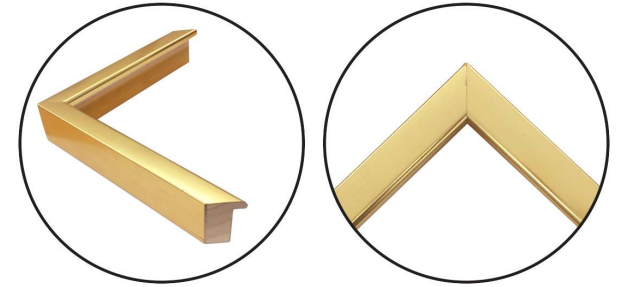

WENDOVER ART GROUP

ITEM NUMBER : **WAB5401**

TITLE : **Parakeet Colors 6**

OUTWARD DIMENSION (W X H) : **16.88" x 18.88"**

FRAME (WIDTH X DEPTH) : **MC1547
0.69" x 1.44"**

FRAME FINISH : **Standard Frame
Bright Gold**

DESCRIPTION :

**Giclee on Matte Paper, Straight Cut and Floated on Mat,
with Hand Applied Gold Leafing**