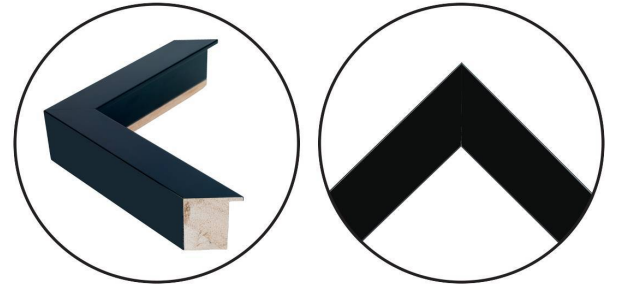

# WENDOVER ART GROUP

---

ITEM NUMBER : **WLA2332**

TITLE : **Expressive Greys 1**

OUTWARD DIMENSION (W X H) : **42" x 54"**

FRAME (WIDTH X DEPTH) : **MC1696**  
**1.25" x 2.13"**

FRAME FINISH : **Standard Frame**  
**High Gloss Black**

DESCRIPTION :

**Giclee on Watercolor Paper, Deckled and Floated on Mat**