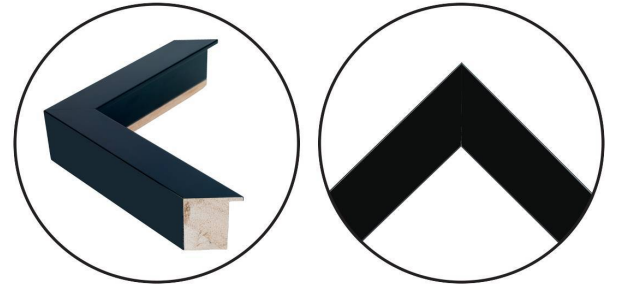

# WENDOVER ART GROUP

---

ITEM NUMBER : **WLA2335**

TITLE : **Expressive Greys 4**

OUTWARD DIMENSION (W X H) : **42" x 54"**

FRAME (WIDTH X DEPTH) : **MC1696**  
**1.25" x 2.13"**

FRAME FINISH : **Standard Frame**  
**High Gloss Black**

DESCRIPTION :

**Giclee on Watercolor Paper, Deckled and Floated on Mat**