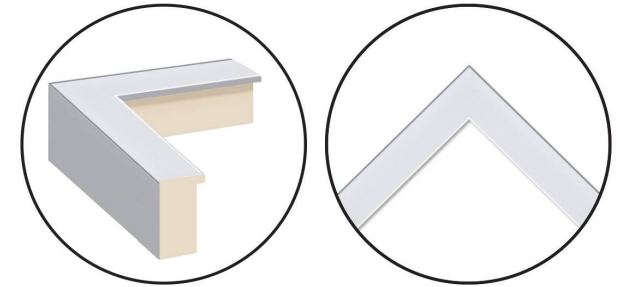

# WENDOVER ART GROUP

---

ITEM NUMBER : **WAB5412**

TITLE : **Depths of Blue 1**

OUTWARD DIMENSION (W X H) : **23.5" x 23.5"**

FRAME (WIDTH X DEPTH) : **MC2388**  
**1" x 2.13"**

FRAME FINISH : **Standard Frame**  
**Bright Silver**

DESCRIPTION :

**Giclee on Matte Paper, Floated Double Top Mats with  
Reverse Bevels**