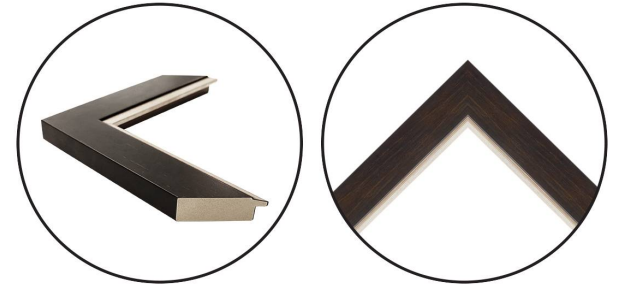

WENDOVER ART GROUP

ITEM NUMBER : **WPH2170**

TITLE : **Sights to See Gallery Wall**

5

OUTWARD DIMENSION (W X H) : **34" x 43"**

FRAME (WIDTH X DEPTH) : **MC2141**
1.75" x 0.88"

FRAME FINISH : **Standard Frame**
Silver & Espresso

DESCRIPTION :

**Giclee on Matte Paper, Single Mat, with Double-Thick
Mat**