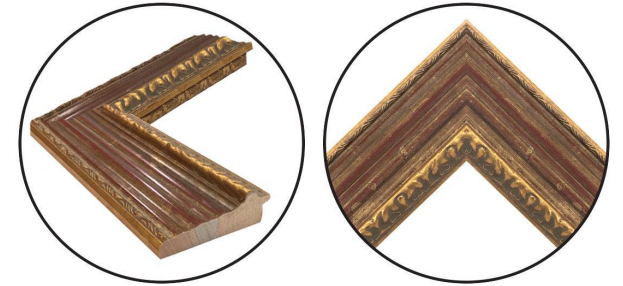

# WENDOVER ART GROUP

---

ITEM NUMBER : **WTFH1546**

TITLE : **Many Faces Gallery Wall 2**  
**(Set of 3)**

OUTWARD DIMENSION (W X H) : **0" x 0"**

FRAME (WIDTH X DEPTH) : **MC1230SUB1**  
**3.75" x 1.38"**

FRAME FINISH : **Standard Frame**

DESCRIPTION :

**Set of Three, Giclee on Canvas, Mounted to Hardboard,  
Artist Enhanced, Framed without Glass**