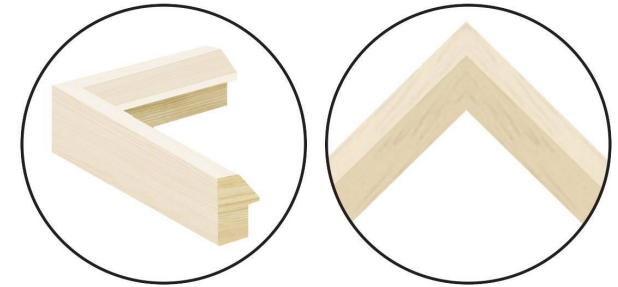

WENDOVER ART GROUP

ITEM NUMBER : **CK0770**

TITLE : **Unwritten Pages**

OUTWARD DIMENSION (W X H) : **41.25" x 41.25"**

FRAME (WIDTH X DEPTH) : **MC2418 | 0.88" x 1.63"**

FRAME FINISH : Standard Frame

Pickled White

DESCRIPTION :

**Giclee on Watercolor Paper, Deckled and Floated on Mat,
with Hand Deckled and Collaged Pieces**