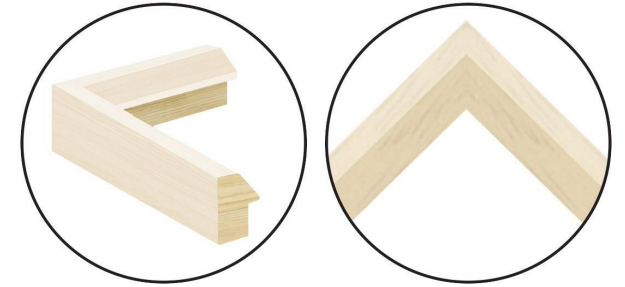

WENDOVER ART GROUP

ITEM NUMBER : **CK0770**

TITLE : **Unwritten Pages**

OUTWARD DIMENSION (W X H) : **41.25" x 41.25"**

FRAME (WIDTH X DEPTH) : **MC2418
0.88" x 1.63"**

FRAME FINISH : **Standard Frame
Pickled White**

DESCRIPTION :

**Giclee on Watercolor Paper, Deckled and Floated on Mat,
with Hand Deckled and Collaged Pieces**