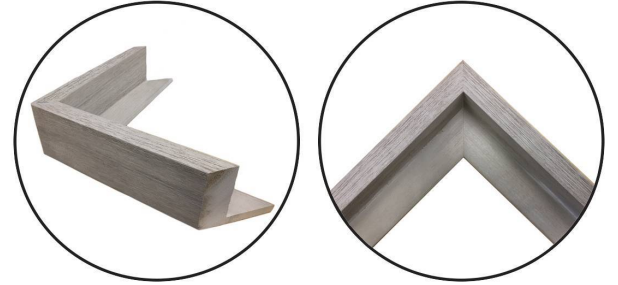

# WENDOVER ART GROUP

---

ITEM NUMBER : **WCL3360**

TITLE : **Lady of the South**

OUTWARD DIMENSION (W X H) : **45.25" x 58.25"**

FRAME (WIDTH X DEPTH) : **MC2732**  
**0.38" x 1.88"**

FRAME FINISH : **Floater Frame**  
**Gray Driftwood**

DESCRIPTION :

**Giclee on Canvas, Gallery Wrapped, Artist Enhanced,  
Hangs Horizontally and Vertically**