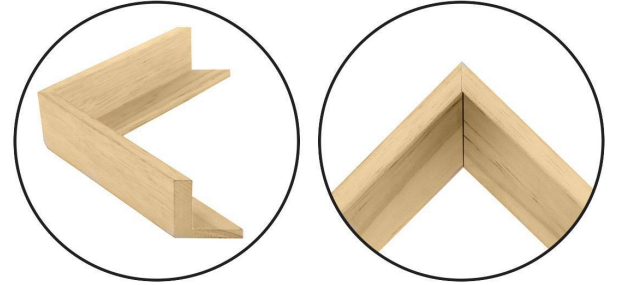

# WENDOVER ART GROUP

---

ITEM NUMBER : **WMS0407**

TITLE : **Pearly Paints**

OUTWARD DIMENSION (W X H) : **41" x 51"**

FRAME (WIDTH X DEPTH) : MC0618SUB1 | 0.38" x 2.25"

FRAME FINISH : Floater Frame

Natural

DESCRIPTION :

**Giclee on Metallic Canvas, Gallery Wrapped**