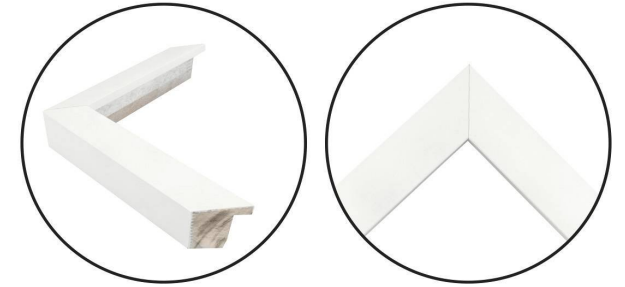

WENDOVER ART GROUP

ITEM NUMBER : **WAB5485**

TITLE : **Gradient Dimensions 1**

OUTWARD DIMENSION (W X H) : **41.75" x 33.75"**

FRAME (WIDTH X DEPTH) : **M0956**
1.13" x 1.75"

FRAME FINISH : **Standard Frame**
Matte White

DESCRIPTION :

Giclee on Watercolor Paper, Five Layers Straight Fit

(No Mats), Framed in Shadowbox