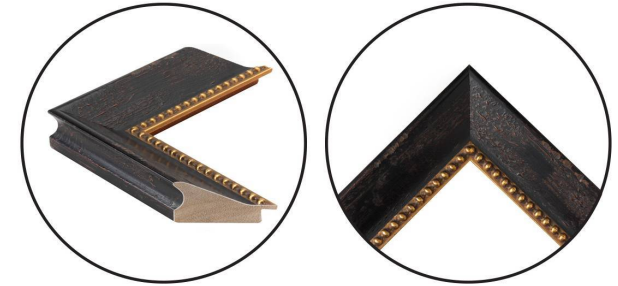

WENDOVER ART GROUP

ITEM NUMBER : **WSL1397**

TITLE : **Tableside Still Life 2**

OUTWARD DIMENSION (W X H) : **25.5" x 20.5"**

FRAME (WIDTH X DEPTH) : **M0705
2" x 1.38"**

FRAME FINISH : **Standard Frame
Distressed Black with Antique**

DESCRIPTION :

Giclee on Canvas, Mounted to Hardboard, Artist

Enhanced, Framed without Glass