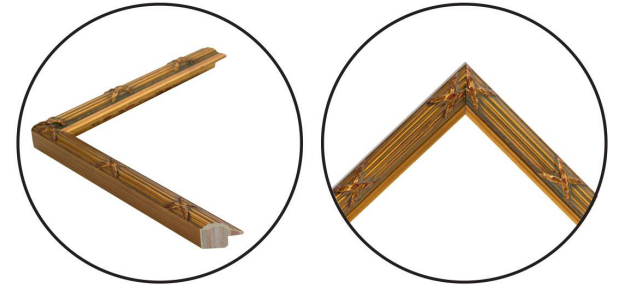

WENDOVER ART GROUP

ITEM NUMBER : **WSL1405**

TITLE : **Pomological Pear**

OUTWARD DIMENSION (W X H) : **14.5" x 17"**

FRAME (WIDTH X DEPTH) : **M0897SUB2**
0.75" x 0.88"

FRAME FINISH : **Standard Frame**
Gold Leaf

DESCRIPTION :

Giclee on Matte Paper, Single Mat with Reverse Bevels,
with Gold French Line