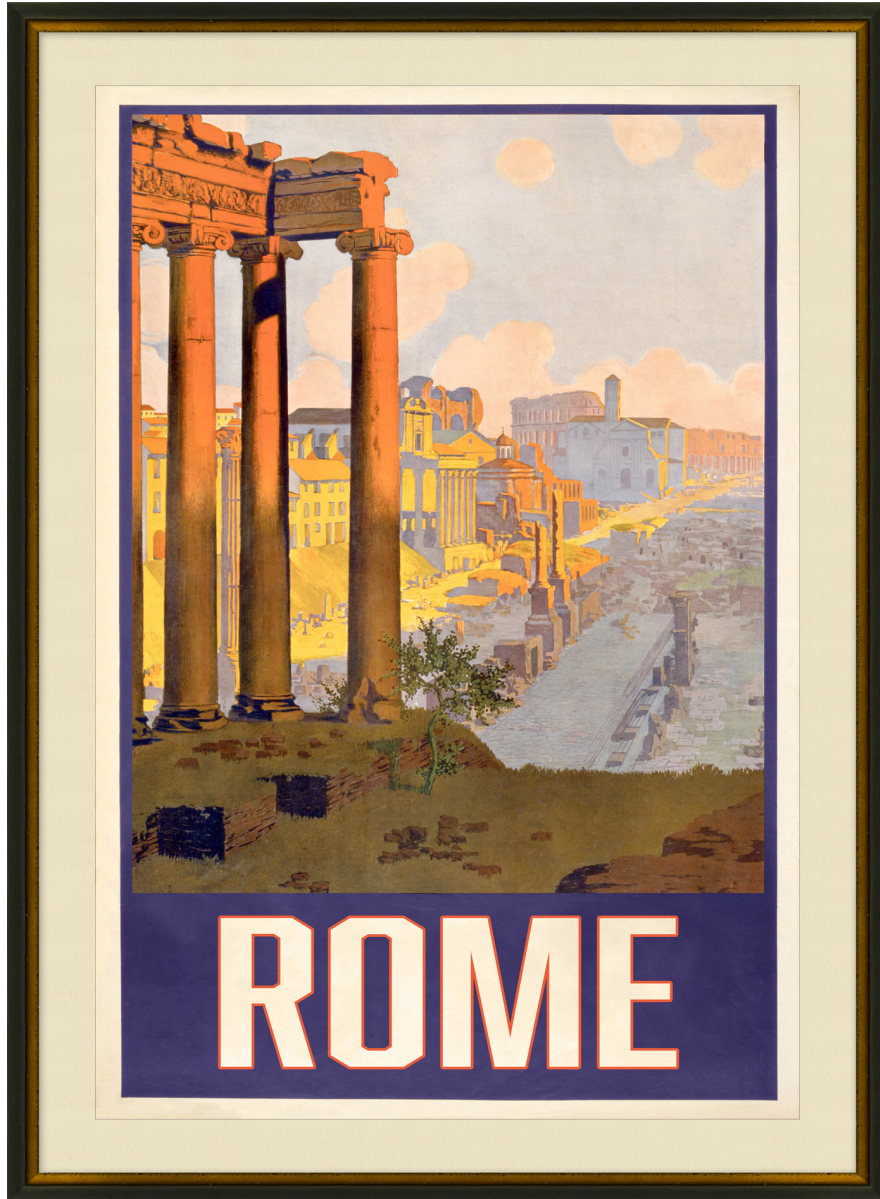

# WENDOVER ART GROUP

---

ITEM NUMBER : **WVT2008**

TITLE : **Visit Rome**

OUTWARD DIMENSION (W X H) : **27.5" x 39.5"**

FRAME (WIDTH X DEPTH) : **M0733**  
**1" x 1.38"**

FRAME FINISH : **Standard Frame**  
**Distressed Black and Antique C**

DESCRIPTION :

**Giclee on Matte Paper, Single Mat (Bottom)**