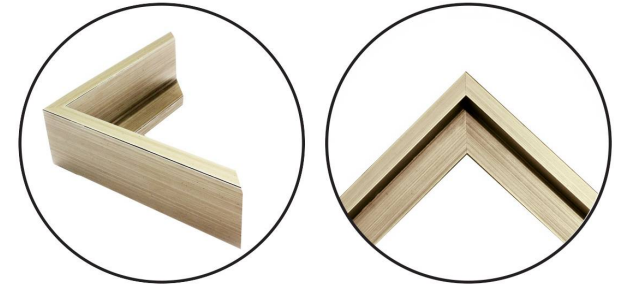

# WENDOVER ART GROUP

---

ITEM NUMBER : **WLD3150**

TITLE : **Overlooking Tivoli**

OUTWARD DIMENSION (W X H) : **61" x 49"**

FRAME (WIDTH X DEPTH) : **M1123  
0.38" x 2.13"**

FRAME FINISH : **Floater Frame  
Antique Silver**

DESCRIPTION :

**Giclee on Canvas, Gallery Wrapped, Hand Applied Crackle  
Finish**