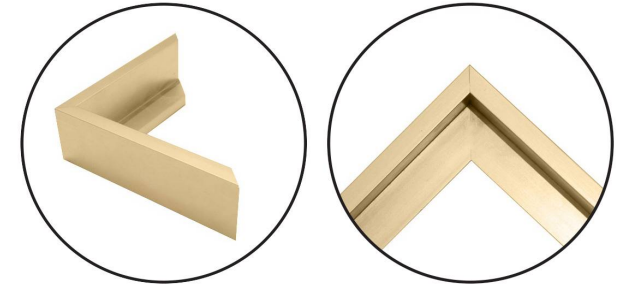

WENDOVER ART GROUP

ITEM NUMBER : **WLD3193**

TITLE : **Hill Cottage**

OUTWARD DIMENSION (W X H) : **80" x 21"**

FRAME (WIDTH X DEPTH) : M1126 | 0.38" x 2.13"

FRAME FINISH : Floater Frame
Champagne Gold

DESCRIPTION :

Giclee on Canvas, Gallery Wrapped, Matte Finish