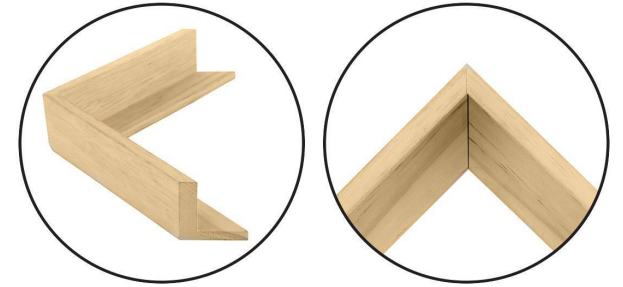

WENDOVER ART GROUP

ITEM NUMBER : **WEU1259**

TITLE : **Roses View**

OUTWARD DIMENSION (W X H) : **13" x 18"**

FRAME (WIDTH X DEPTH) : **MC0618SUB1**
0.38" x 2.25"

FRAME FINISH : **Floater Frame**
Natural

DESCRIPTION :

Giclee on Canvas, Gallery Wrapped, Artist Enhanced