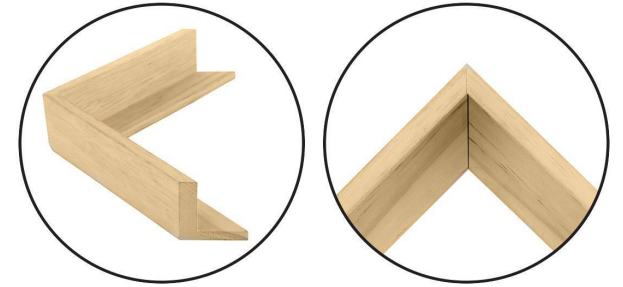

WENDOVER ART GROUP

ITEM NUMBER : **WEU1259**

TITLE : **Roses View**

OUTWARD DIMENSION (W X H) : **13" x 18"**

FRAME (WIDTH X DEPTH) : **MC0618SUB1 | 0.38" x 2.25"**

FRAME FINISH : **Floater Frame**

Natural

DESCRIPTION :

Giclee on Canvas, Gallery Wrapped, Artist Enhanced