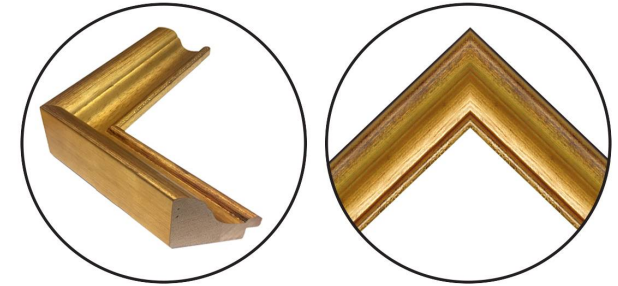

WENDOVER ART GROUP

ITEM NUMBER : **WLA2396**

TITLE : **Charter Beyond**

OUTWARD DIMENSION (W X H) : **55.25" x 39.25"**

FRAME (WIDTH X DEPTH) : **MC1548
1.88" x 1.88"**

FRAME FINISH : **Standard Frame
Gold**

DESCRIPTION :

**Giclee on Canvas, Mounted to Hardboard, Framed without
Glass, Hand Applied Crackle Finish**