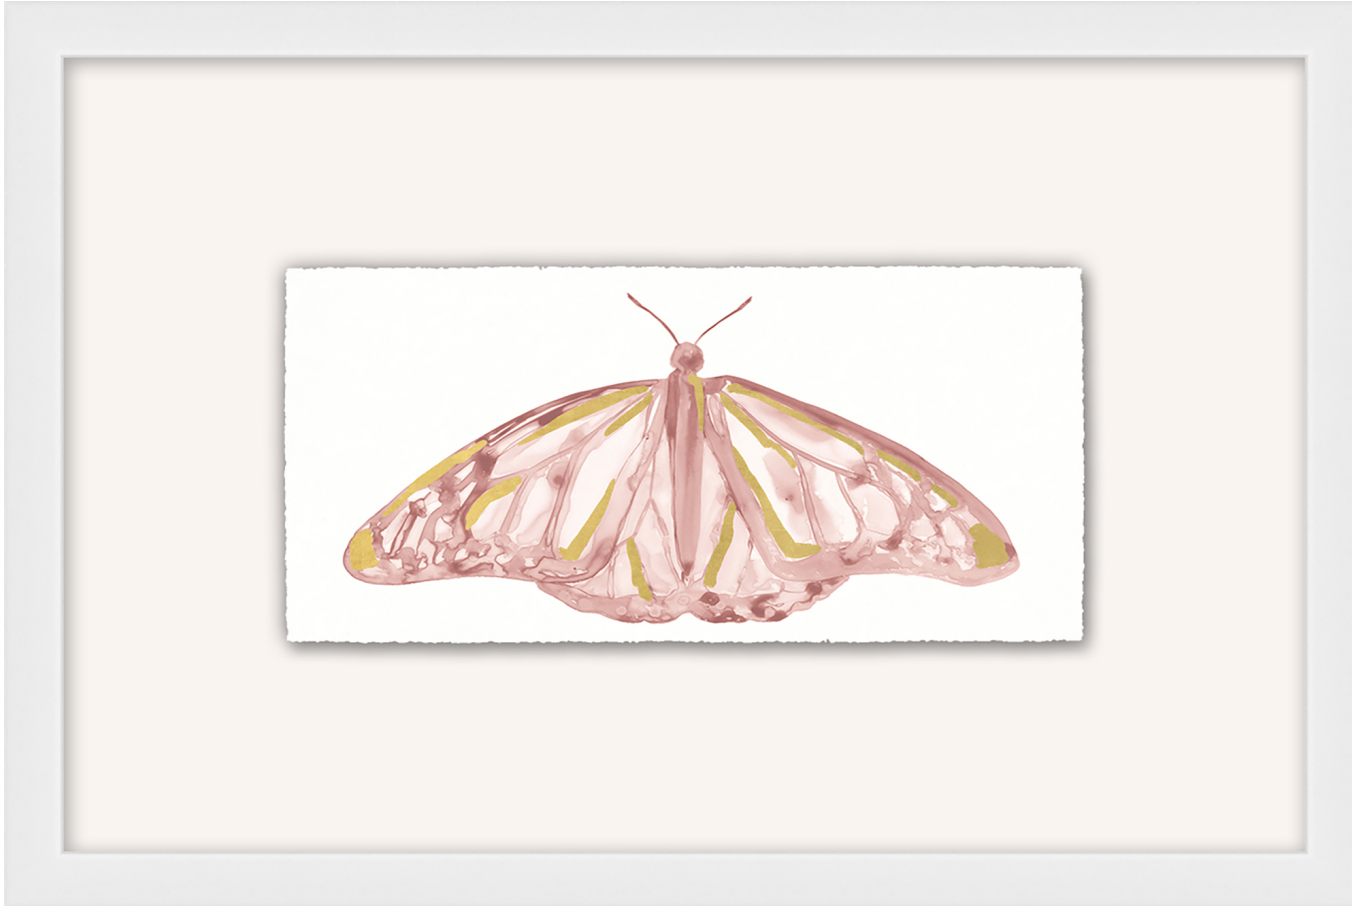

# WENDOVER ART GROUP

---

ITEM NUMBER : **WFK0276**

TITLE : **Flying Friend 2**

OUTWARD DIMENSION (W X H) : **17" x 12"**

FRAME (WIDTH X DEPTH) : **MC2322**  
**0.75" x 1.25"**

FRAME FINISH : **Standard Frame**  
**Matte White**

DESCRIPTION :

**Giclee on Matte Paper, Deckled and Floated on Mat, with**  
**Hand Applied Gold Leafing**