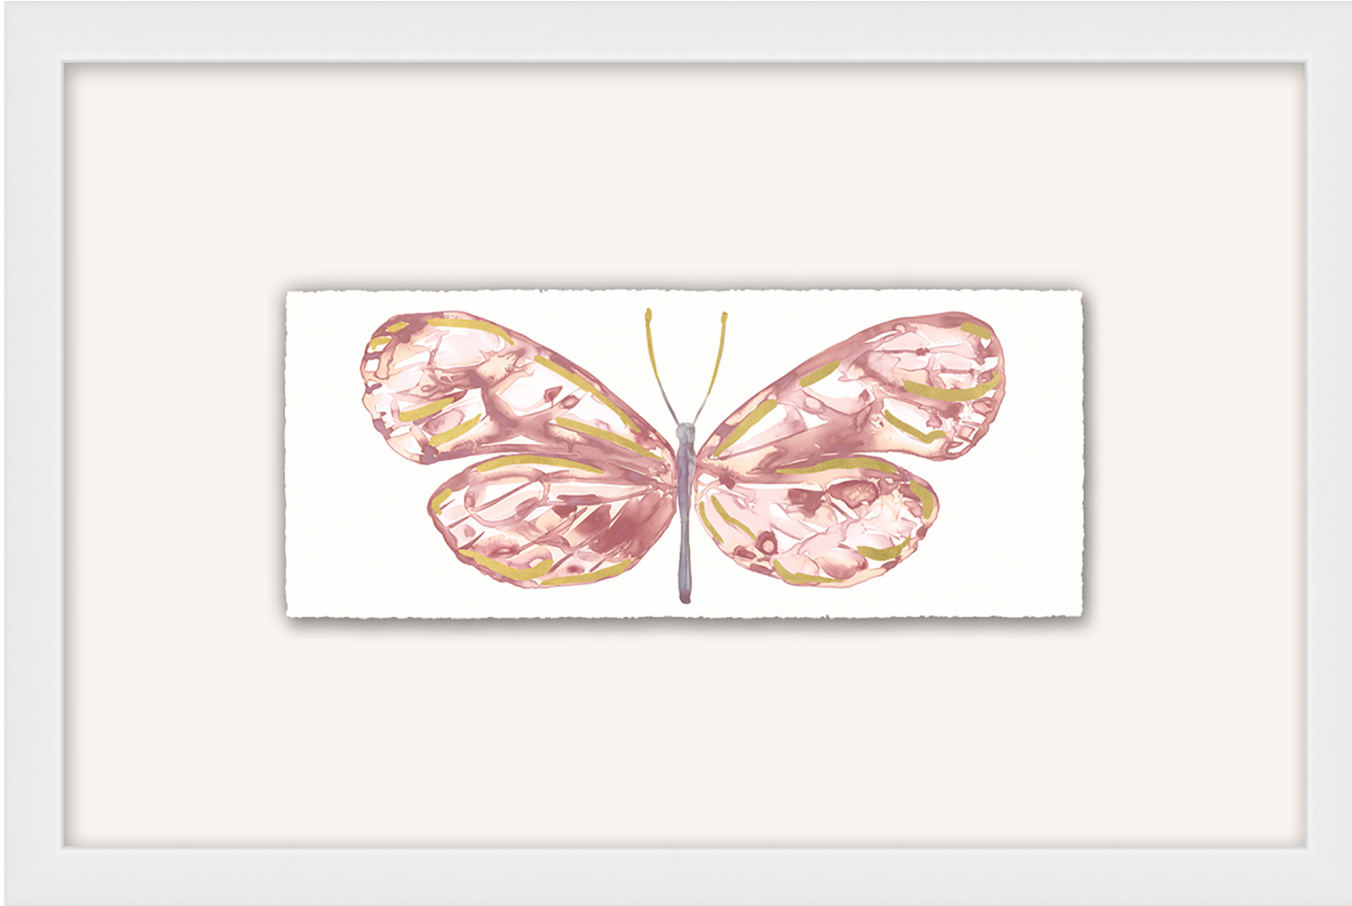

WENDOVER ART GROUP

ITEM NUMBER : **WFK0279**

TITLE : **Flying Friend 5**

OUTWARD DIMENSION (W X H) : **17" x 11"**

FRAME (WIDTH X DEPTH) : **MC2322**
0.75" x 1.25"

FRAME FINISH : **Standard Frame**
Matte White

DESCRIPTION :

**Giclee on Matte Paper, Deckled and Floated on Mat, with
Hand Applied Gold Leafing**