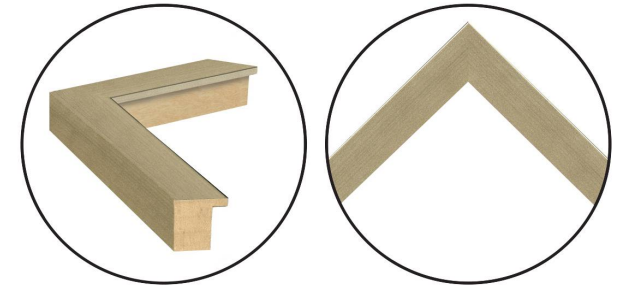

WENDOVER ART GROUP

ITEM NUMBER : **WMET0148**

TITLE : **Alsatian Pattern 4**

OUTWARD DIMENSION (W X H) : **14" x 14"**

FRAME (WIDTH X DEPTH) : MC2424 | 0.75" x 1.25"

FRAME FINISH : **Standard Frame**

Warm Silver

DESCRIPTION :

**Giclee on Matte Paper, Straight Cut and Floated on Mat,
with Hand Applied Silver Leafing**