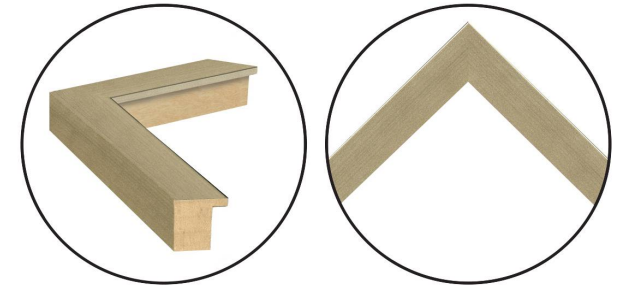

# WENDOVER ART GROUP

---

ITEM NUMBER : **WMET0148**

TITLE : **Alsatian Pattern 4**

OUTWARD DIMENSION (W X H) : **14" x 14"**

FRAME (WIDTH X DEPTH) : **MC2424**  
**0.75" x 1.25"**

FRAME FINISH : **Standard Frame**  
**Warm Silver**

DESCRIPTION :

**Giclee on Matte Paper, Straight Cut and Floated on Mat,  
with Hand Applied Silver Leafing**