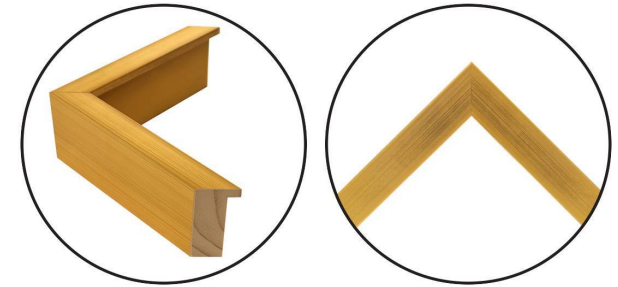

WENDOVER ART GROUP

ITEM NUMBER : **WAB5566**

TITLE : **KOB Gold Beige Velvet
Brushstroke Shadowbox**

OUTWARD DIMENSION (W X H) : **29.25" x 29.25"**

FRAME (WIDTH X DEPTH) : **MC2638
0.88" x 2.75"**

FRAME FINISH : **Standard Frame
Gold**

DESCRIPTION :

Hand Crafted Brush Stroke Velvet Fabric by Kevin

O'Brien Studio, in a Gold Beige Finish, Gallery

Wrapped, Mounted on Bottom Mat, Framed in Shadowbox,

Bidirectional Orientation