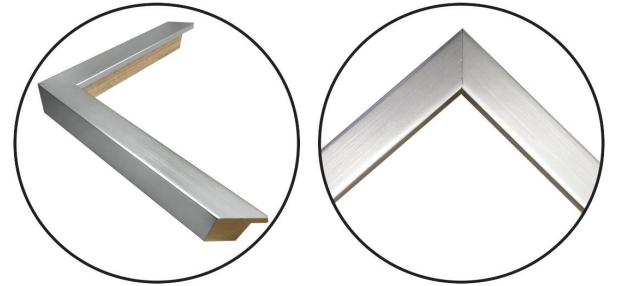

WENDOVER ART GROUP

ITEM NUMBER : **WAB5506**

TITLE : **Lake Glass 1**

OUTWARD DIMENSION (W X H) : **15" x 18"**

FRAME (WIDTH X DEPTH) : **MC2428**
0.75" x 1.25"

FRAME FINISH : **Standard Frame**
Bright Silver

DESCRIPTION :

Giclee on Matte Paper, Straight Cut and Floated on Mat,
Floated Top Mat with Reverse Bevels