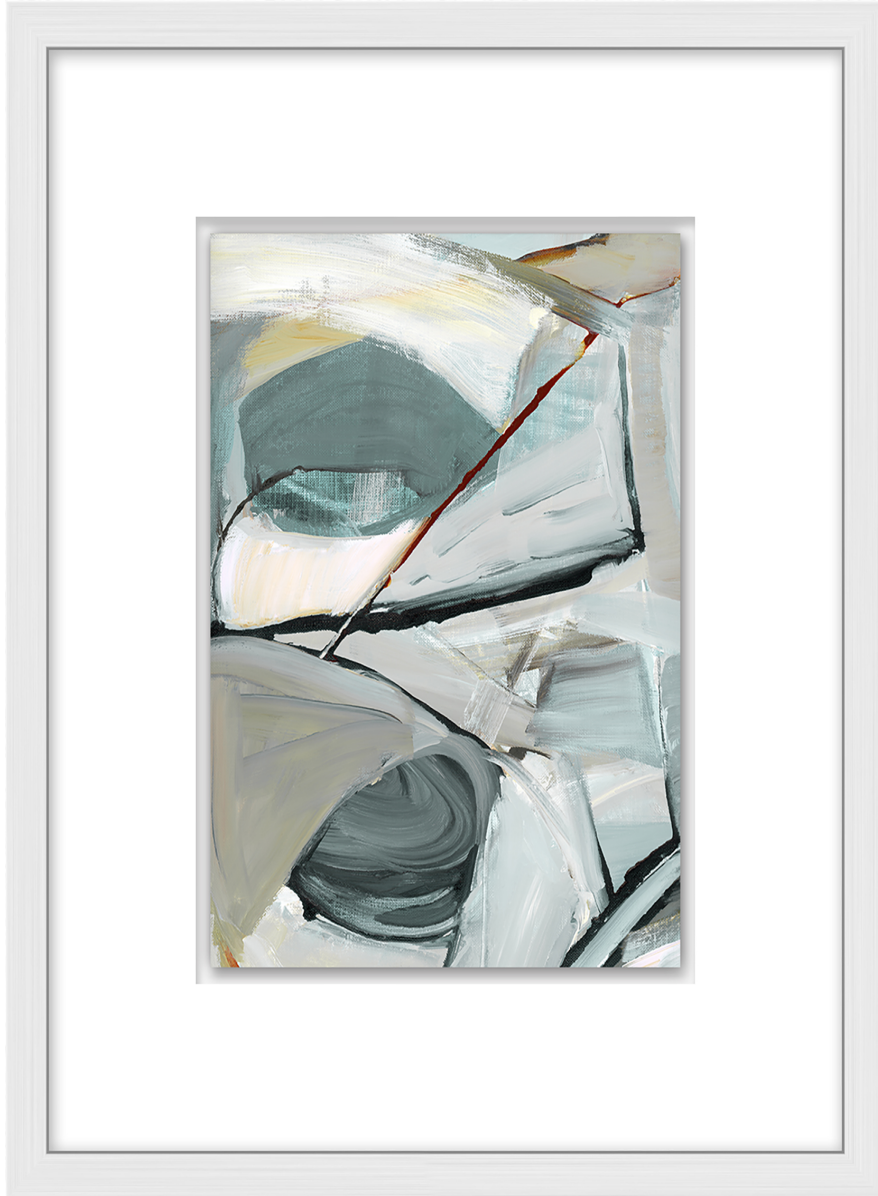

WENDOVER ART GROUP

ITEM NUMBER : **WAB5508**

TITLE : **Lake Glass 3**

OUTWARD DIMENSION (W X H) : **15" x 18"**

FRAME (WIDTH X DEPTH) : **MC2428**
0.75" x 1.25"

FRAME FINISH : **Standard Frame**
Bright Silver

DESCRIPTION :

**Giclee on Matte Paper, Straight Cut and Floated on Mat,
Floated Top Mat with Reverse Bevels**