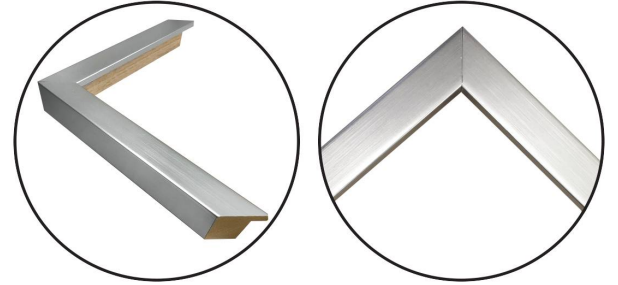

WENDOVER ART GROUP

ITEM NUMBER : **WAB5508**

TITLE : **Lake Glass 3**

OUTWARD DIMENSION (W X H) : **15" x 18"**

FRAME (WIDTH X DEPTH) : **MC2428**
0.75" x 1.25"

FRAME FINISH : **Standard Frame**
Bright Silver

DESCRIPTION :

**Giclee on Matte Paper, Straight Cut and Floated on Mat,
Floated Top Mat with Reverse Bevels**