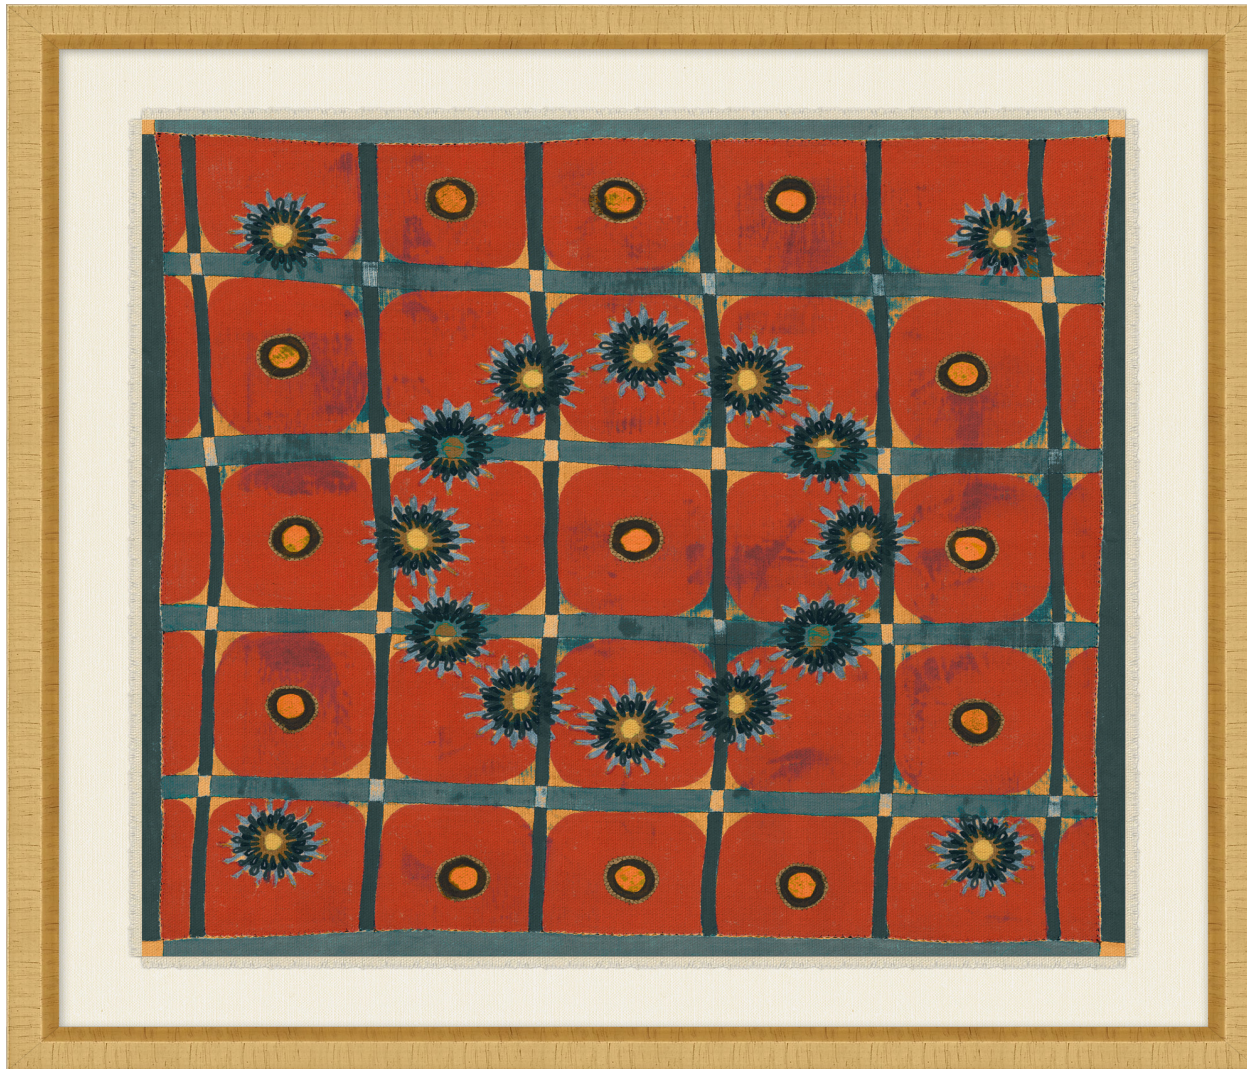

WENDOVER ART GROUP

ITEM NUMBER : **WAB5556**

TITLE : **Ring Around the Rosie**

OUTWARD DIMENSION (W X H) : **30" x 30"**

FRAME (WIDTH X DEPTH) : **M0892SUB1**
1.25" x 1"

FRAME FINISH : **Standard Frame**
Etched Gold

DESCRIPTION :

Giclee on Raw Canvas, Frayed Edges, Mounted on Mat