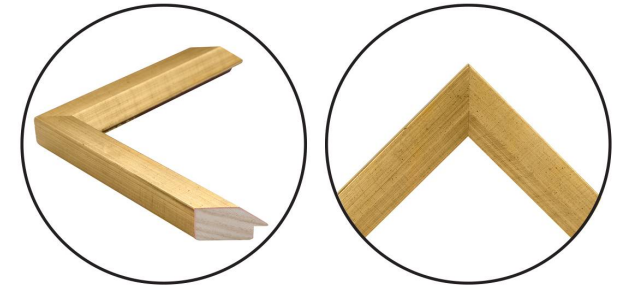

WENDOVER ART GROUP

ITEM NUMBER : **WAB5556**

TITLE : **Ring Around the Rosie**

OUTWARD DIMENSION (W X H) : **30" x 30"**

FRAME (WIDTH X DEPTH) : **M0892SUB1**
1.25" x 1"

FRAME FINISH : **Standard Frame**
Etched Gold

DESCRIPTION :

Giclee on Raw Canvas, Frayed Edges, Mounted on Mat