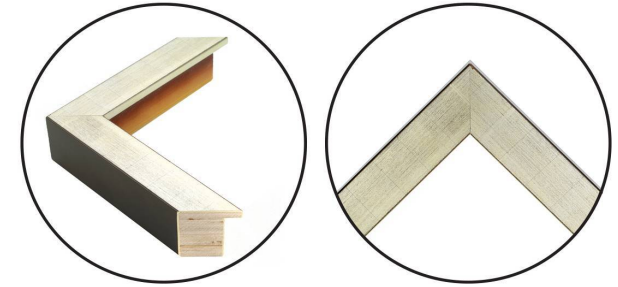

WENDOVER ART GROUP

ITEM NUMBER : 5952

TITLE : **Paper Flower**

OUTWARD DIMENSION (W X H) : **32" x 32"**

FRAME (WIDTH X DEPTH) : M0801SUB1 | 1.25" x 1.88"

FRAME FINISH : Standard Frame

Antique Silver Etched

DESCRIPTION :

Deckled on Mat