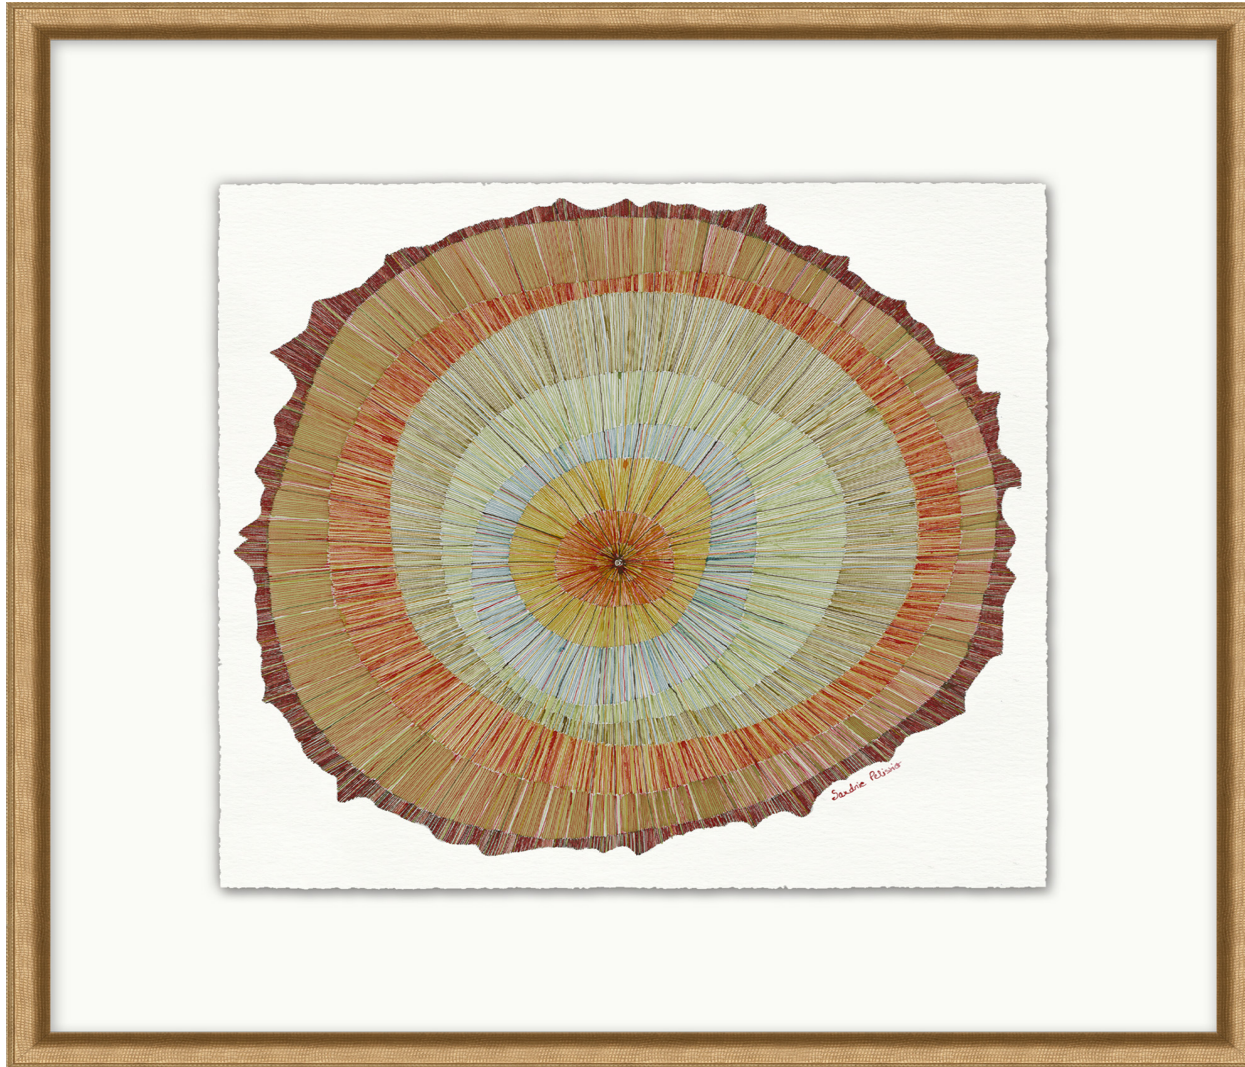

# WENDOVER ART GROUP

---

ITEM NUMBER : **WNT2409**

TITLE : **Petrified Forest 4**

OUTWARD DIMENSION (W X H) : **21.13" x 21.13"**

FRAME (WIDTH X DEPTH) : **M0736SUB1  
0.81" x 1"**

FRAME FINISH : **Standard Frame**

DESCRIPTION :

**Giclee on Matte Paper, Deckled and Floated on Mat**