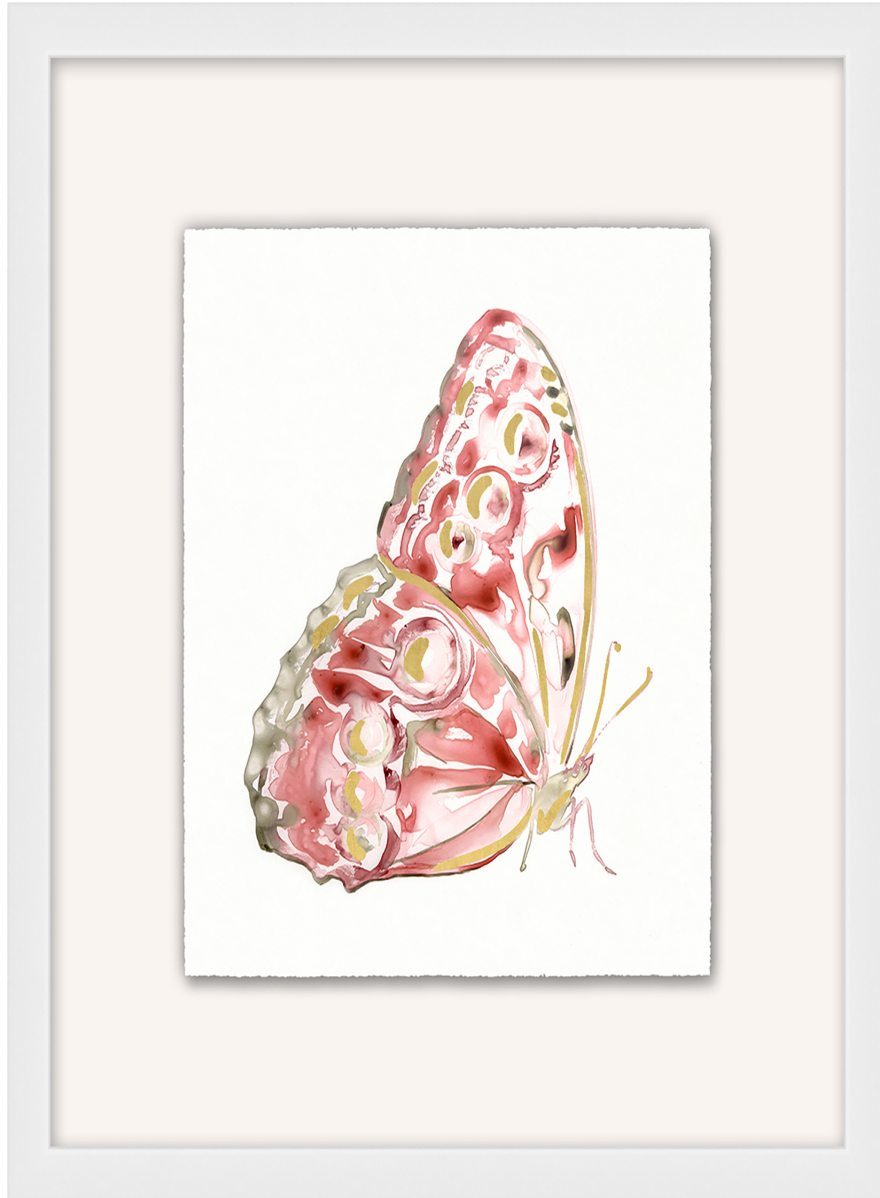

WENDOVER ART GROUP

ITEM NUMBER : **WFK0283**

TITLE : **Flying Friend 9**

OUTWARD DIMENSION (W X H) : **16" x 17"**

FRAME (WIDTH X DEPTH) : **MC2322**
0.75" x 1.25"

FRAME FINISH : **Standard Frame**
Matte White

DESCRIPTION :

Giclee on Matte Paper, Deckled and Floated on Mat, with
Hand Applied Gold Leafing