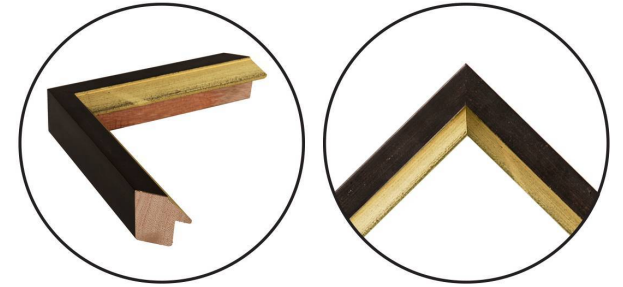

# WENDOVER ART GROUP

---

ITEM NUMBER : **WSL1422**

TITLE : **Countryside Collections 10**

OUTWARD DIMENSION (W X H) : **8.5" x 13"**

FRAME (WIDTH X DEPTH) : **M0729**  
**1" x 1.38"**

FRAME FINISH : **Standard Frame**

DESCRIPTION :

**Giclee on Matte Paper, Straight Fit (No Mats)**