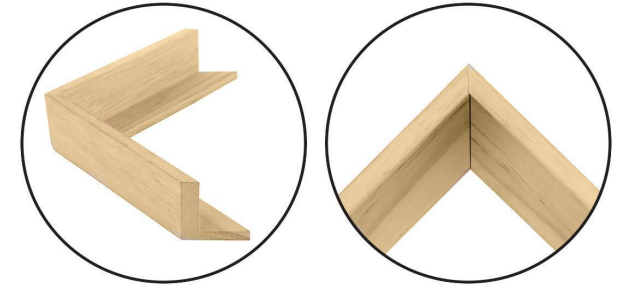

WENDOVER ART GROUP

ITEM NUMBER : **WST0057**

TITLE : **Monochromatic Steps 1**

OUTWARD DIMENSION (W X H) : **51" x 51"**

FRAME (WIDTH X DEPTH) : **MC0618SUB1**
0.38" x 2.25"

FRAME FINISH : **Floater Frame**
Natural

DESCRIPTION :

Giclee on Raw Canvas, Gallery Wrapped, 3 Canvas Panels

Framed Together as One with Varying Heights