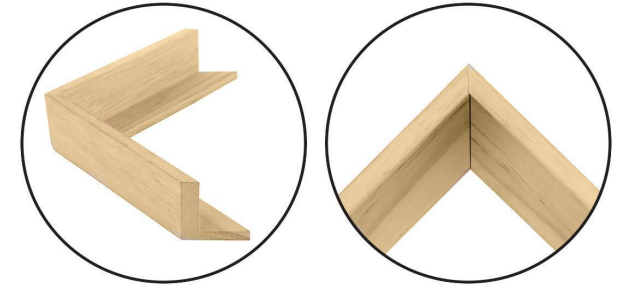

# WENDOVER ART GROUP

---

ITEM NUMBER : **WST0058**

TITLE : **Monochromatic Steps 2**

OUTWARD DIMENSION (W X H) : **51" x 51"**

FRAME (WIDTH X DEPTH) : **MC0618SUB1**  
**0.38" x 2.25"**

FRAME FINISH : **Floater Frame**  
**Natural**

DESCRIPTION :

**Giclee on Raw Canvas, Gallery Wrapped, 3 Canvas Panels**

**Framed Together as One with Varying Heights**