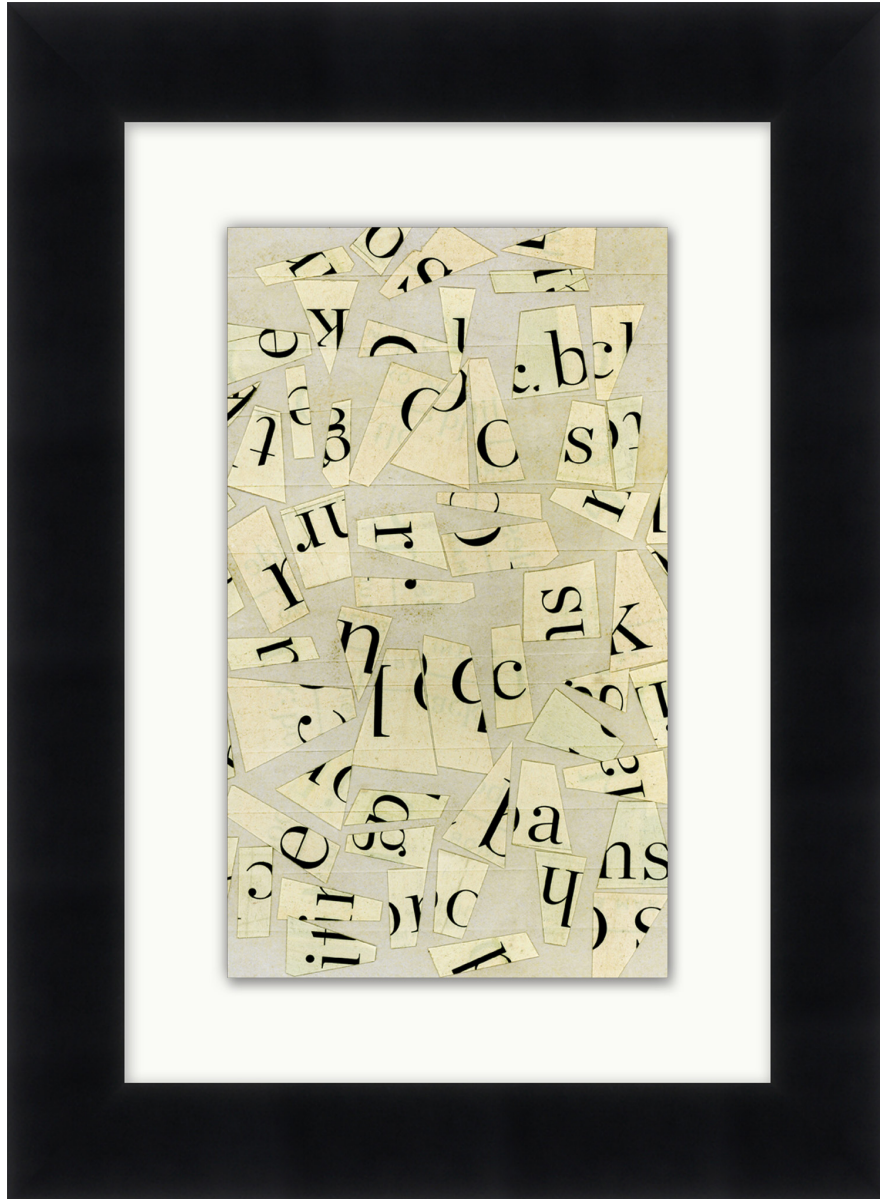

# WENDOVER ART GROUP

---

ITEM NUMBER : **WST0076**

TITLE : **Modern Gallery Wall 7**

OUTWARD DIMENSION (W X H) : **15" x 20"**

FRAME (WIDTH X DEPTH) : **MC1339**  
**2" x 0.75"**

FRAME FINISH : **Standard Frame**  
**Black**

DESCRIPTION :

**Giclee on Watercolor Paper, Straight Cut and Floated on  
Mat**