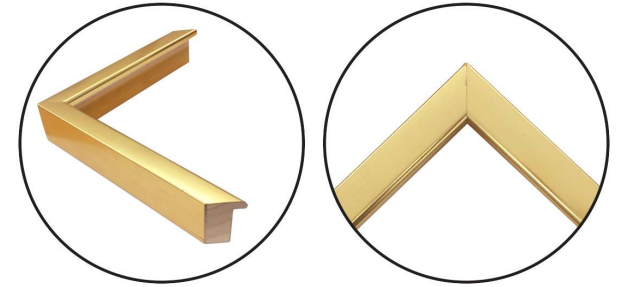

# WENDOVER ART GROUP

---

ITEM NUMBER : **WAB5602**

TITLE : **Golden Angles 6**

OUTWARD DIMENSION (W X H) : **23.88" x 27.88"**

FRAME (WIDTH X DEPTH) : **MC1547  
0.69" x 1.44"**

FRAME FINISH : **Standard Frame  
Bright Gold**

DESCRIPTION :

**Giclee on Matte Paper, Straight Cut and Floated on Mat,  
with Floated Top Mat, Hand Applied Gold Leafing**