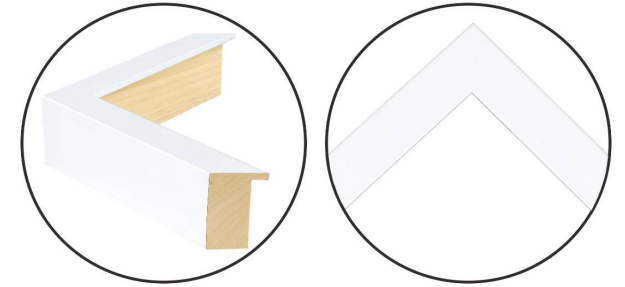

WENDOVER ART GROUP

ITEM NUMBER : **WMS0441**

TITLE : **Vacation Reflections 1**

OUTWARD DIMENSION (W X H) : **51.5" x 33.5"**

FRAME (WIDTH X DEPTH) : **MC2329SUB1
1" x 2.13"**

FRAME FINISH : **Standard Frame
Matte White**

DESCRIPTION :

Giclee on Matte Paper, Straight Cut and Floated on Mat