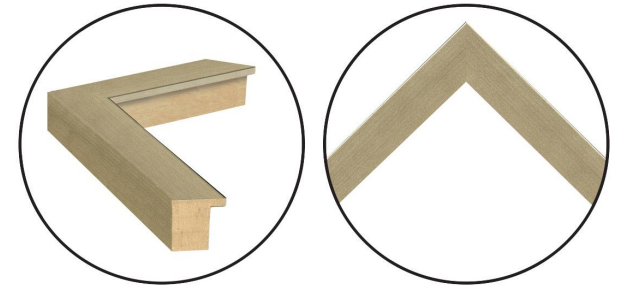

WENDOVER ART GROUP

ITEM NUMBER : **CK0815**

TITLE : **The Composer (Silver Leaf)**

OUTWARD DIMENSION (W X H) : **16" x 21"**

FRAME (WIDTH X DEPTH) : **MC2424
0.75" x 1.25"**

FRAME FINISH : **Standard Frame
Warm Silver**

DESCRIPTION :

**Giclee on Silver Leafed Paper, Straight Fit (No Mats),
Hand Applied Silver Leafing**